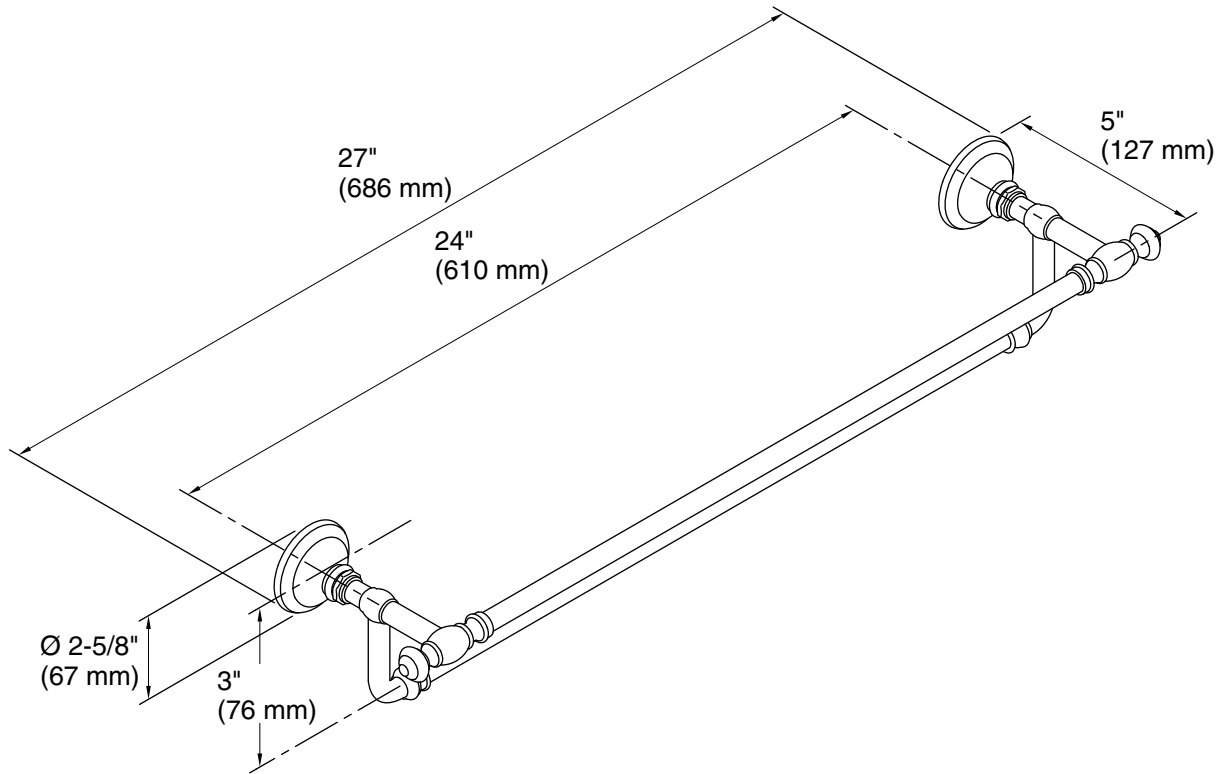

Technical Information

All product dimensions are nominal.

Installation Type: Wall-mount

Material: Metal

Notes

Install this product according to the installation guide.

CAUTION: Risk of personal injury. Do not install these products in any area where they are likely to be used inadvertently as a grab bar or support bar. These products are not designed or intended for use as a grab bar or support bar.